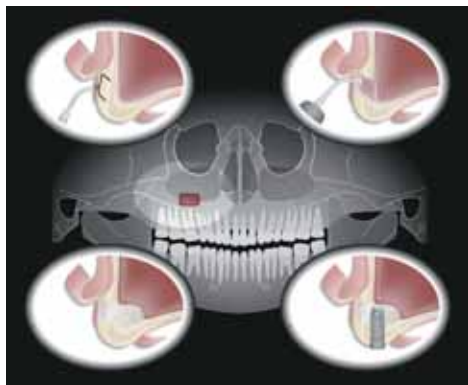

### PiezoTouch™

The PiezoTouch™ progressive footswitch provides total control of the unit through the footswitch without touching the device screen.

With this new feature, the power of the ultrasonics can be fine tuned where nerves, arteries or membranes are present.

## Bone Surgery

### Ramus Bone Harvesting and Grafting

- BS1 Tip**  
Chin Graft  
#PIEZO2-TIP-BS1
- BS2L Tip**  
Left Ramus Graft  
#PIEZO2-TIP-BS2L
- BS2R Tip**  
Right Ramus Graft  
#PIEZO2-TIP-BS2R
- BS4 Tip**  
Bone Harvesting  
#PIEZO2-TIP-BS4
- BS5 Tip**  
Ridge Expansion  
#PIEZO2-TIP-BS5
- BS6 Tip**  
Osteoplasty  
#PIEZO2-TIP-BS6

## Sinus Lift