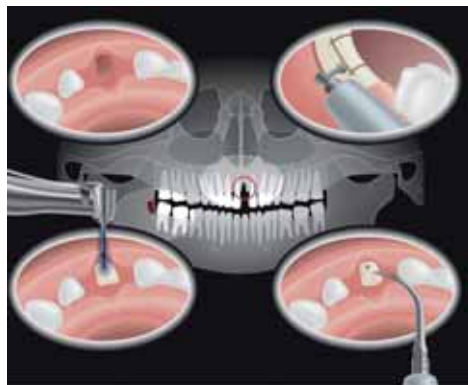

### Selectivity Of The Cut:

The modulated piezo signal (alternation between high and low amplitudes) allows soft tissue relaxation for a clean cut and better healing.

**NEW!**

### Color, Touch-Sensitive Screen

- Backlit, easy to read screen
- Change and save settings at the push of a button

**NEW!**

### PiezoTouch™

The PiezoTouch™ progressive footswitch provides total control of the unit through the footswitch without touching the device screen.

With this new feature, the power of the ultrasonics can be fine tuned where nerves, arteries or membranes are present.

## Bone Surgery